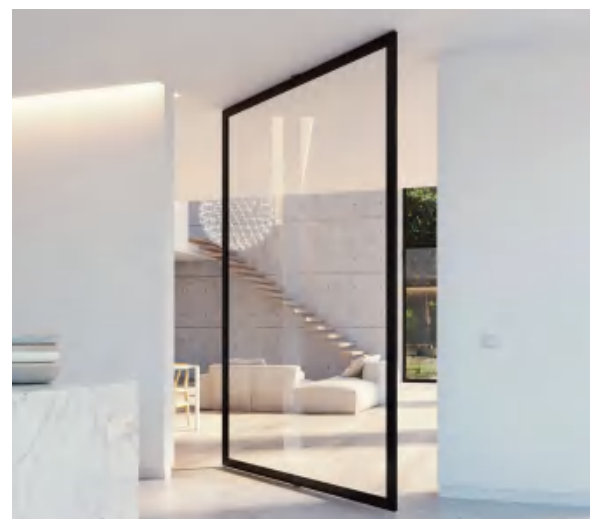

Pivot door

Aluminum Pivot door;
With 2.5&3.0mm profile thickness;
Double tempered safety glass;
6MM+9A+6MM;
Chinese Top brand hardware;
The massive glass on the pivot door maximizes views and lets light.