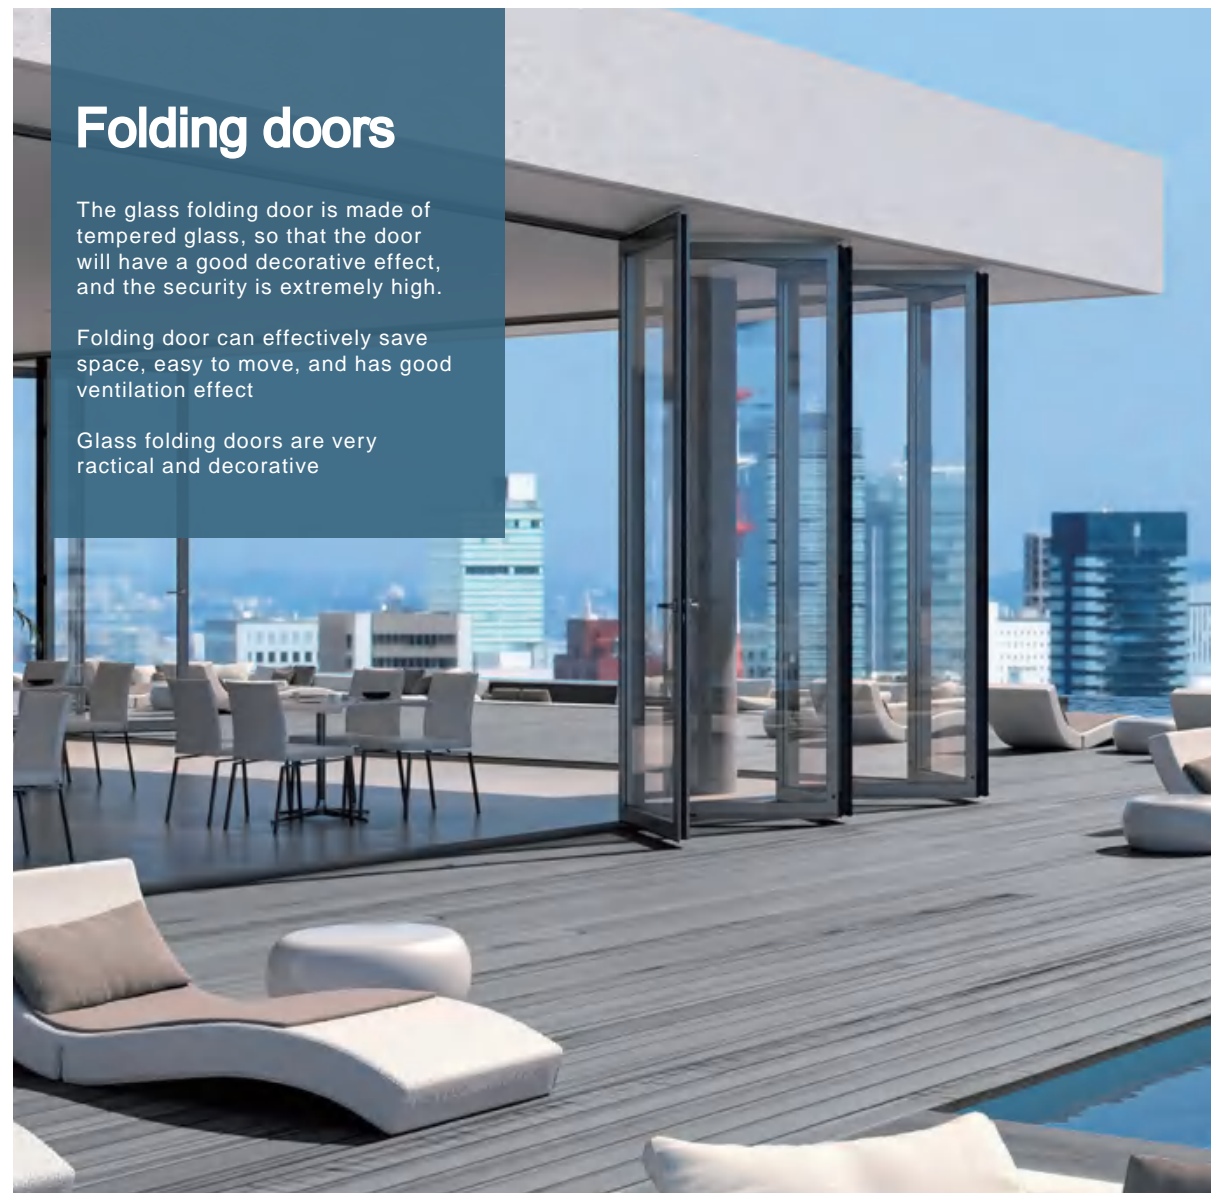

Glass folding doors are very practical and decorative

Convenience

The glass folding door has a novel style, pushing and pulling freely, and is very convenient to use.

Freedom

Can 90 degrees without obstruction, giving you a better look !!!!