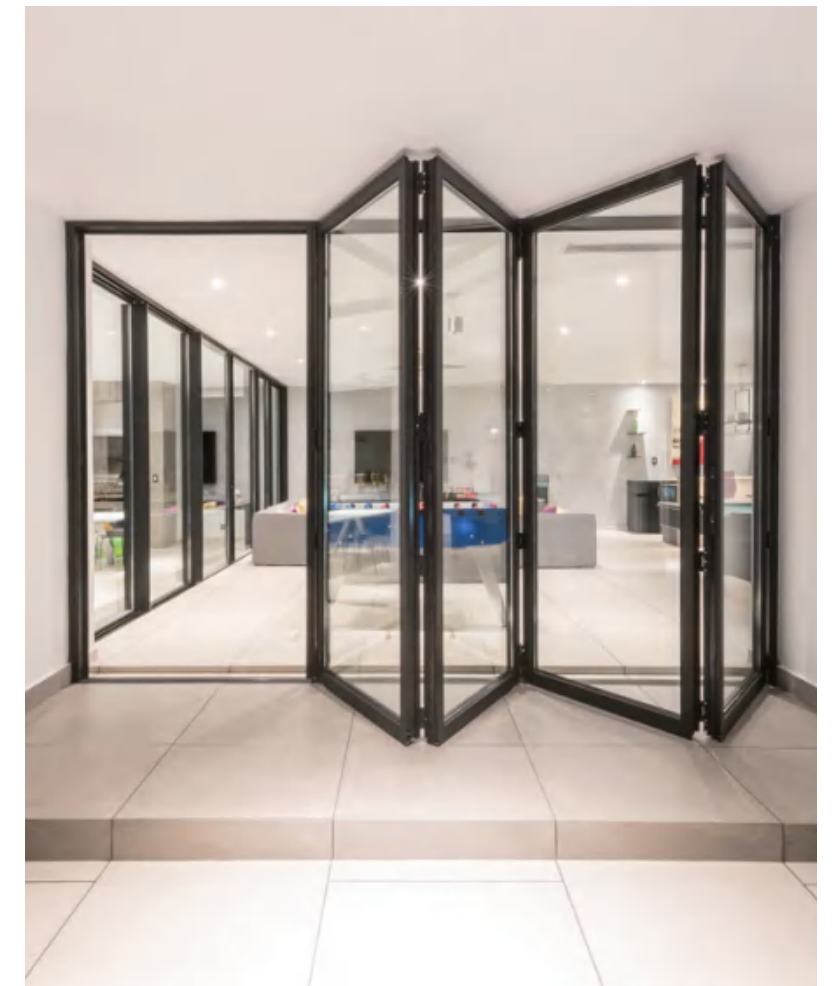

Folding doors

The glass folding door is made of tempered glass, so that the door will have a good decorative effect, and the security is extremely high.

Folding door can effectively save space, easy to move, and has good ventilation effect

Glass folding doors are very practical and decorative

Convenience

The glass folding door has a novel style, pushing and pulling freely, and is very convenient to use.

Freedom

Can 90 degrees without obstruction, giving you a better look !!!!

Function

Light weight, with fire and moisture resistance, noise blocking function

Convenience

Easy to push and pull, occupies little indoor area

Aesthetics

Folding door more than the use of new materials, not only light quality, open and close are very convenient, full of beautiful performance, is now very popular.

Multi-function

The folding door is enough to separate the two areas perfectly, and the two spaces do not interfere with each other due to the folding door's function of soundproof and moisture-proof.

Simple glass folding door