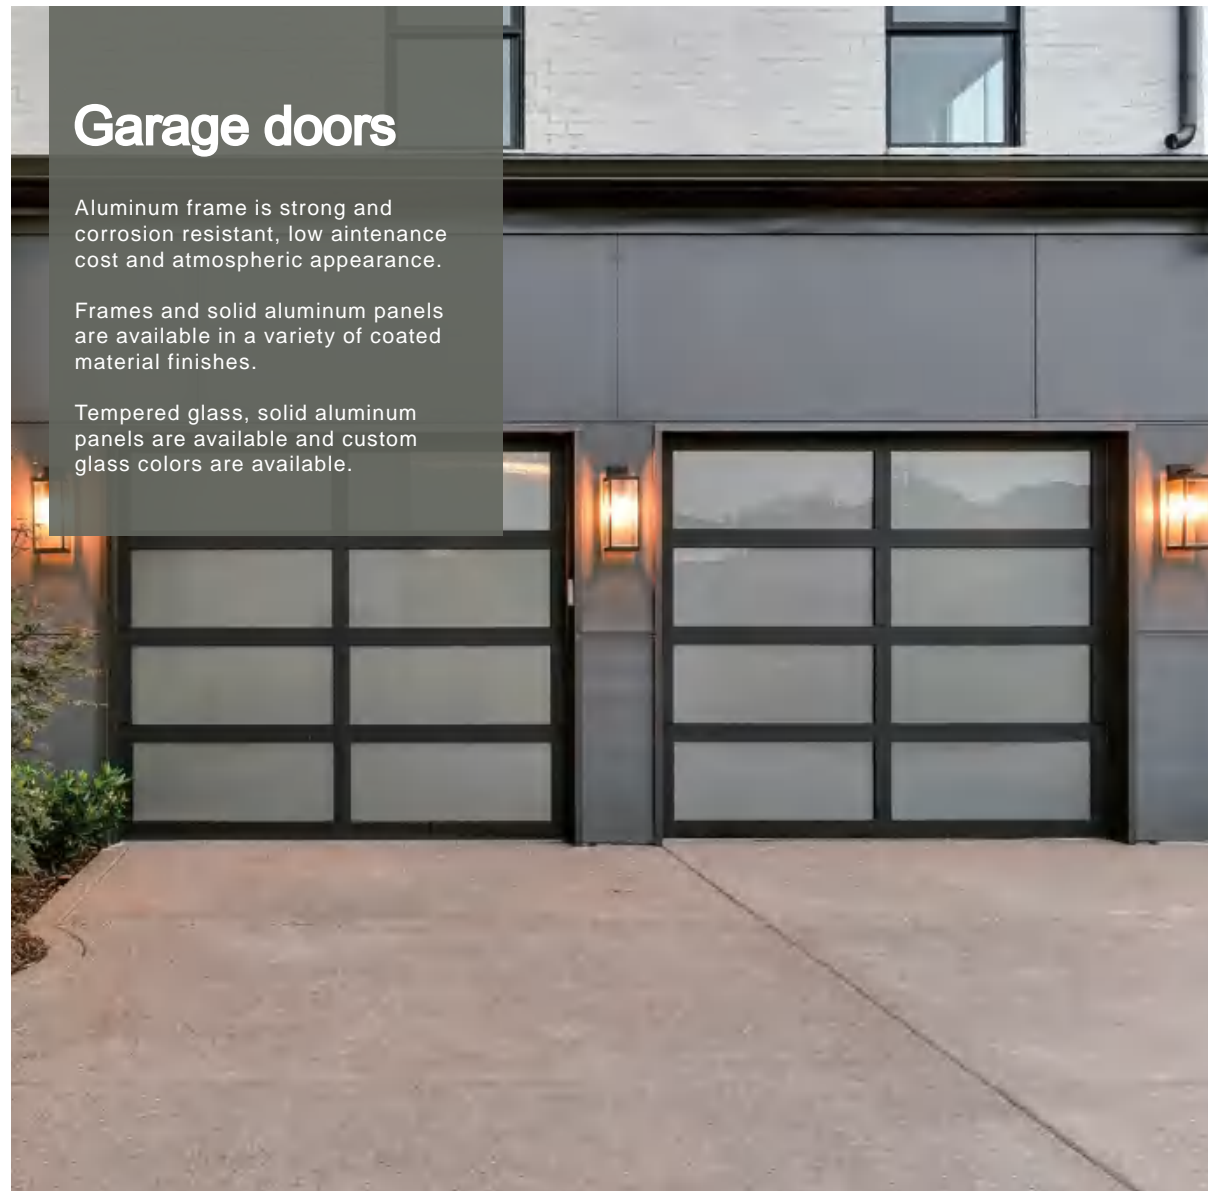

Garage doors

Aluminum frame is strong and corrosion resistant, low maintenance cost and atmospheric appearance.

Frames and solid aluminum panels are available in a variety of coated material finishes.

Tempered glass, solid aluminum panels are available and custom glass colors are available.